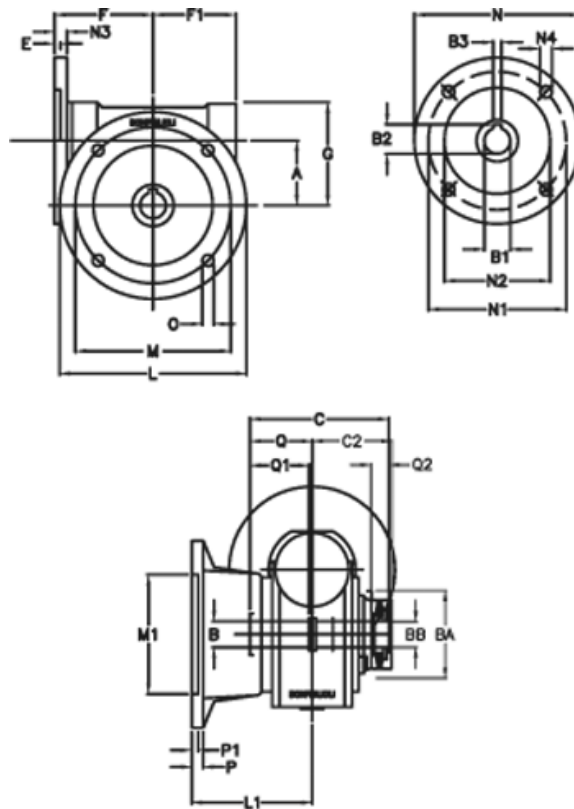

Article number: 390204902842236

Description: Worm Gear with Torque Limiter
VF 49-L2-F-28 P63B5

Measures

a = 49.50	C2 = 63,5	m = 90	P = 12
B = 25	Description = VF 49F-xx-63B5	M1 = 70	P1 = 10
B1 E7 = 11	E = 3.0	N = 140	Q = 51.0
B2 = 12.8	F = 70	N1 = 115	Q1 = 41
B3 H9 = 4	F1 = 63	N2 = 95	Q2 = 15
BA = 63	g = 80	N3 = 10.5	
BB H7 = 14	L = 125	N4 = 9.5	
C = 105	L1 = 85.5	O = 10.5	